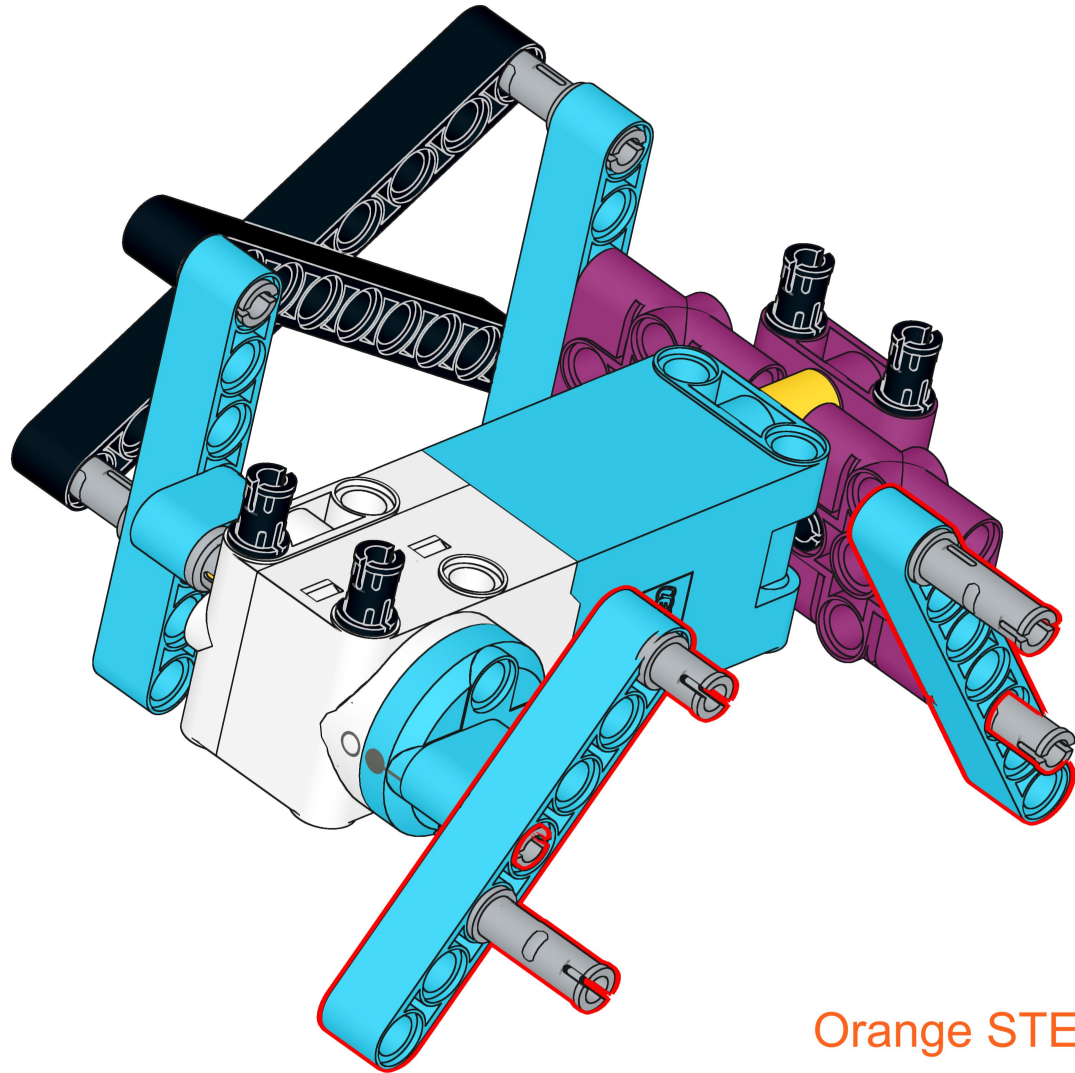

Bug Bot

7

Inspired by Zhu Tingwei
FB Spike Prime Community

Orange STEM.ca